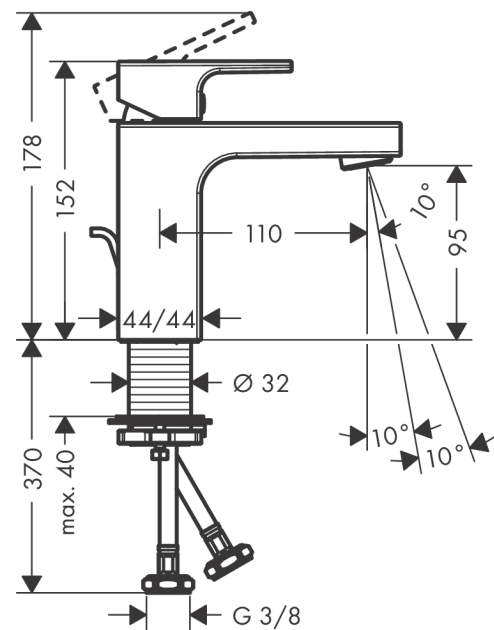

Vernis Shape

Single lever basin mixer 100 with pop-up waste set

Surfaces: **Chrome** Article Number: **71561000**

Description

product features

- consists of: single lever basin mixer, waste set
- ComfortZone 100
- projection 110 mm
- spray type: normal spray
- swiveling spray former
- maximum flow rate at 3 bar: 5 l/min
- ceramic cartridge
- temperature limitation adjustable
- with isolated water conduction - without contact with nickel and lead
- suitable for continuous flow water heaters
- pop-up waste set G 1¼
- material waste set: synthetic
- connection type: G ¾ connections
- connection dimension: DN15

Technology

Product image

Scale drawing

Vernis Shape
Single lever basin mixer 100 with pop-up waste set
 Surfaces: **Chrome** Article Number: **71561000**

Flowchart

Vernis Shape
Single lever basin mixer 100 with pop-up waste set
 Surfaces: **Chrome** Article Number: **71561000**

Exploded Drawing

Year of production: >04/21

Vernis Shape
Single lever basin mixer 100 with pop-up waste set
 Surfaces: **Chrome** Article Number: **71561000**

Spare part list

Year of production: >04/21

Pos.	Description	Article Number	Price	PU
1	handle	93684000	-	1
2	screw cover	96338000	-	1
3	flange	93680000	-	1
4	nut	93686000	-	1
5	cartridge, assy	97685000	-	1
6	locking screw for handle	95140000	-	1
7	seal	98865000	-	1
8	aerator swivelling M24x1 (5 l/min)	93834000	-	1
9	seal	93687000	-	1
10	fixing set (Ø 32)	13961000	-	1
11	lever collar	97548000	-	1
12	connection hose 600 mm M8x0,75 G3/8	96556000	-	1
13	O-ring 7x1,5	98422000	-	1
14	pull rod	93683000	-	1
a	pop up waste	92168000	-	1
b	fixation extension 35 mm	13898000	-	1