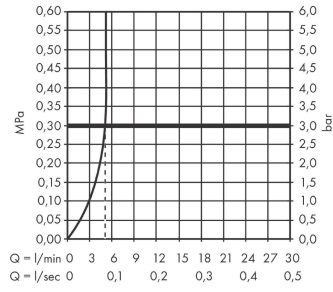

Vernis Shape

Single lever basin mixer 100 with pop-up waste set

Surfaces: **Chrome** Article Number: **71561000**

Description

product features

- consists of: single lever basin mixer, waste set
- ComfortZone 100
- projection 110 mm
- spray type: normal spray
- swiveling spray former
- maximum flow rate at 3 bar: 5 l/min
- ceramic cartridge
- temperature limitation adjustable
- with isolated water conduction - without contact with nickel and lead
- suitable for continuous flow water heaters
- pop-up waste set G 1¼
- material waste set: synthetic
- connection type: G ¾ connections
- connection dimension: DN15

Technology

Product image

Scale drawing

Vernis Shape
Single lever basin mixer 100 with pop-up waste set
 Surfaces: **Chrome** Article Number: **71561000**

Flowchart

Vernis Shape
Single lever basin mixer 100 with pop-up waste set
 Surfaces: **Chrome** Article Number: **71561000**