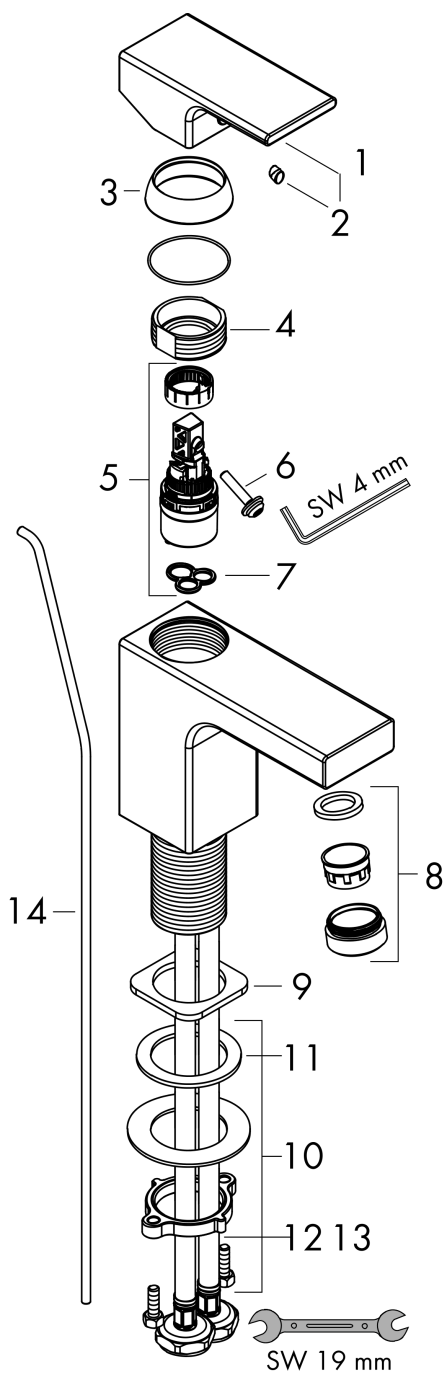

Vernis Shape

Single lever basin mixer 100 with pop-up waste set

Surfaces: **Chrome** Article Number: **71561000**

Description

product features

- consists of: single lever basin mixer, waste set
- ComfortZone 100
- projection 110 mm
- spray type: normal spray
- swiveling spray former
- maximum flow rate at 3 bar: 5 l/min
- ceramic cartridge
- temperature limitation adjustable
- with isolated water conduction - without contact with nickel and lead
- suitable for continuous flow water heaters
- pop-up waste set G 1¼
- material waste set: synthetic
- connection type: G ¾ connections
- connection dimension: DN15

Technology

Product image

Scale drawing

Vernis Shape
Single lever basin mixer 100 with pop-up waste set
 Surfaces: **Chrome** Article Number: **71561000**

Flowchart

Vernis Shape
Single lever basin mixer 100 with pop-up waste set
 Surfaces: **Chrome** Article Number: **71561000**

Exploded Drawing

Year of production: >04/21

Vernis Shape
Single lever basin mixer 100 with pop-up waste set
 Surfaces: **Chrome** Article Number: **71561000**

Spare part list

Year of production: >04/21

Pos.	Description	Article Number	Price	PU
1	handle	93684000	-	1
2	screw cover	96338000	-	1
3	flange	93680000	-	1
4	nut	93686000	-	1
5	cartridge, assy	97685000	-	1
6	locking screw for handle	95140000	-	1
7	seal	98865000	-	1
8	aerator swivelling M24x1 (5 l/min)	93834000	-	1
9	seal	93687000	-	1
10	fixing set (Ø 32)	13961000	-	1
11	lever collar	97548000	-	1
12	connection hose 600 mm M8x0,75 G3/8	96556000	-	1
13	O-ring 7x1,5	98422000	-	1
14	pull rod	93683000	-	1
a	pop up waste	92168000	-	1
b	fixation extension 35 mm	13898000	-	1